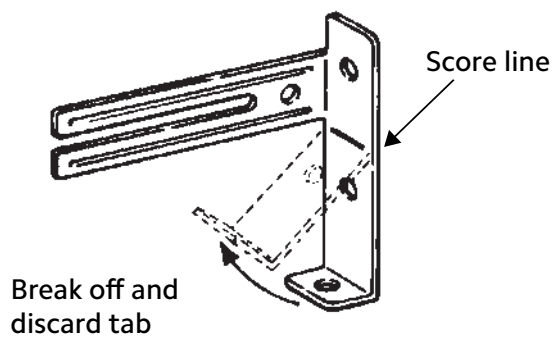

Find rod center by marking X across diameter of pole.

Pole Connector
#5610E061

Wood Elbow Configuration

Learn more about all of our collections

	Designer Metals™ Collection	Wood Trends™ Collection	Wrought Iron Collection	Estate™ Traverse Rods Collection
	sophisticated styles acrylic and metals striking finishes	crafted timelessness beautiful finishes classic designs	architectural statement remarkable history real wrought iron	form meets function innovative solutions customizable
Available Diameters	1 3/8" & 2"	1 3/8" & 2"	1" & 1 3/8"	1 3/8" Wrought Iron 1 3/8" & 2" Designer Metals™ Wood Trends™ 2" Varia & Chroma
Pole Lengths	Fixed - 8' Telescoping - 36"-180"	4', 6', 8', 12'	6' & 8'	18"-16'
Pole Material	Metal	Wood	Metal	Wood, Metal, Varia & Chroma
Operation Modes	Stationary, Traversing Manual or Motorized Draw	Stationary, Traversing Manual or Motorized Draw	Stationary, Traversing Manual or Motorized Draw	Traversing Manual or Motorized Draw
Pole Sizing	Fixed Width & Telescoping	Fixed Width	Fixed Width	Cut to Measure
Finishes	8	9	6	62
Finials	24	18	18	108
Bracket Types	Decorative Fixed & Bypass Fixed	Decorative Fixed	Decorative Fixed & Bypass Fixed	Concealed Adjustable
Bracket Sizes	3" - 8 3/4", Inside Mount & Ceiling Mount	3 1/2" - 7", Inside Mount & Ceiling Mount	3 1/2" - 6 1/2" & Inside Mount	1 3/4" - 3 1/4"
Treatment Styles	Stationary & Traversing	Stationary & Traversing	Stationary & Traversing	Traversing