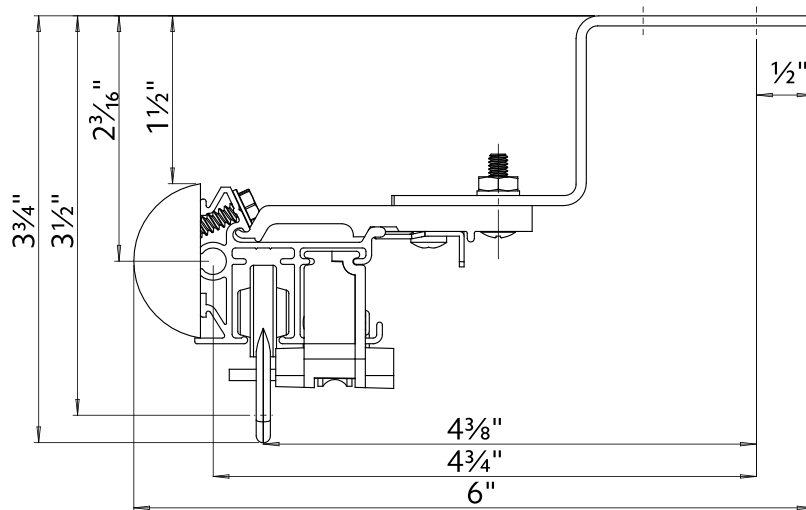

Ceiling Mount using parts:

To achieve this look, order Estate rod, ceiling mounted. 94130xxx brackets are included with the rod. Then order item 1796061 ceiling mount bracket in the quantity needed based on the bracket spacing drawing on page 40.

94130xxx

⊗

1796061

1 3/8" Ceiling Mount