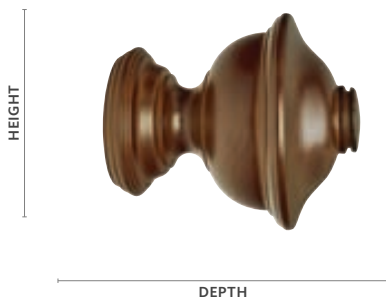

Fits	Dimensions	Quantity per Box
2" Wood Trends™ Poles 2" Estate™ Traverse Rods	Depth: 4 3/8" Height: 3 3/4" Width: 3 3/4"	10 pieces per box

Product Number & Finish					
46807059	Black	46807820	Estate Oak	46807835	Truffle
46807841	Coffee	46807083	Mahogany	46807025	White
46807825	Dark Chocolate	46807830	Marble	46807091	Unfinished

Ethan