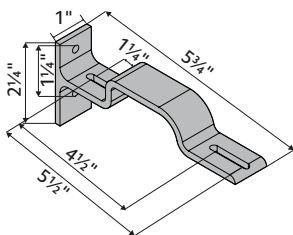

Double Bracket

Fits

1 3/8" Estate™ Traverse Rods
2" Estate™ Traverse Rods

Dimensions

Depth: 5 3/4"
Height: 2 1/4"
Width: 1"

Quantity per Box

10 pieces per box

Product Number & Finish

71134110 Satin Brass

Double Bracket