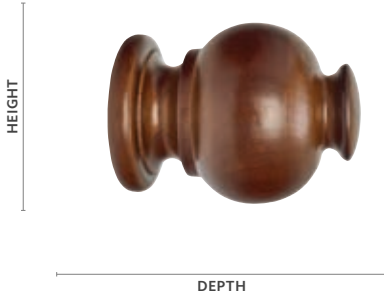

7

8

9

1 3/8" Finials & Endcaps

Button Ball

Fits		Dimensions		Quantity per Box	
1 3/8" Wood Trends™ Poles		Depth: 3 1/2"		10 pairs per box	
1 3/8" Estate™ Traverse Rods		Height: 2 1/2"			
1 3/8" K-Rail Traverse Rods		Width: 2 1/2"			
Product Number & Finish					
5629G059	Black	5629G820	Estate Oak	5629G835	Truffle
5629G841	Coffee	5629G083	Mahogany	5629G025	White
5629G825	Dark Chocolate	5629G830	Marble		