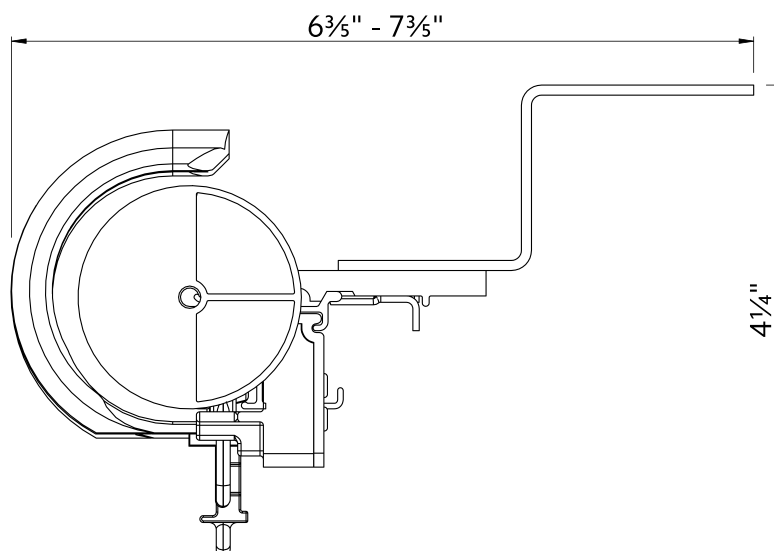

94130xxx

⊗

1796061

1 3/8" Ceiling Mount

2" Ceiling Mount

Double Wall Mount using parts:

To achieve this look, order Estate rod, ceiling mounted. 94130xxx brackets are included with the rod. Then order one, item 94125xxx double bracket and two, item 1796061 ceiling mount brackets multiplied by the quantity needed based on the bracket spacing drawing on page 40.