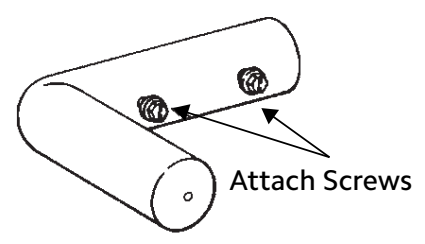

Find rod center by marking X across diameter of pole.

Pole Connector
#5610E061

Wood Elbow Configuration

Learn more about all of our collections

	Designer Metals™ Collection	Wood Trends™ Collection	Wrought Iron Collection	Estate™ Traverse Rods Collection
	sophisticated styles acrylic and metals striking finishes	crafted timelessness beautiful finishes classic designs	architectural statement remarkable history real wrought iron	form meets function innovative solutions customizable
Available Diameters	1 3/8" & 2"	1 3/8" & 2"	1" & 1 3/8"	1 3/8" Wrought Iron 1 3/8" & 2" Designer Metals™ Wood Trends™ 2" Varia & Chroma
Pole Lengths	Fixed - 8' Telescoping - 36"-180"	4', 6', 8', 12'	6' & 8'	18"-16'
Pole Material	Metal	Wood	Metal	Wood, Metal, Varia & Chroma
Operation Modes	Stationary, Traversing Manual or Motorized Draw	Stationary, Traversing Manual or Motorized Draw	Stationary, Traversing Manual or Motorized Draw	Traversing Manual or Motorized Draw
Pole Sizing	Fixed Width & Telescoping	Fixed Width	Fixed Width	Cut to Measure
Finishes	8	9	6	62
Finials	24	18	18	108
Bracket Types	Decorative Fixed & Bypass Fixed	Decorative Fixed	Decorative Fixed & Bypass Fixed	Concealed Adjustable
Bracket Sizes	3" - 8 3/4", Inside Mount & Ceiling Mount	3 1/2" - 7", Inside Mount & Ceiling Mount	3 1/2" - 6 1/2" & Inside Mount	1 3/4" - 3 1/4"
Treatment Styles	Stationary & Traversing	Stationary & Traversing	Stationary & Traversing	Traversing