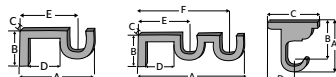

Use the measurement guide to the left to help determine the correct dimensions for your selected product.