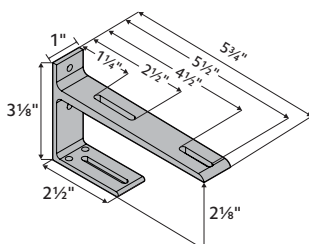

Dimensions

Depth: 5 3/4"
Height: 2 1/4"
Width: 1"

Quantity per Box

10 pieces per box

Product Number & Finish

71134110 Satin Brass

Double Bracket

Fits