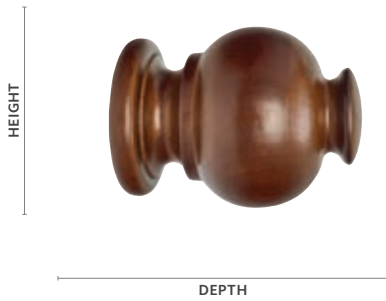

Button Ball

Fits	Dimensions	Quantity per Box
2" Wood Trends™ Poles 2" Estate™ Traverse Rods	Depth: 4 3/8" Height: 3 1/2" Width: 3 1/2"	10 pieces per box

Product Number & Finish					
46813059	Black	46813820	Estate Oak	46813835	Truffle
46813841	Coffee	46813083	Mahogany	46813025	White
46813825	Dark Chocolate	46813830	Marble	46813091	Unfinished