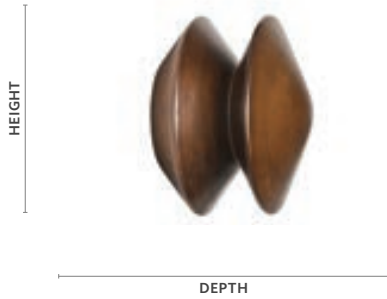

1 3/8" Finials & Endcaps

Miller

Fits	Dimensions	Quantity per Box
1 3/8" Wood Trends™ Poles	Depth: 2 3/8"	10 pairs per box
1 3/8" Estate™ Traverse Rods	Height: 3"	
1 3/8" K-Rail Traverse Rods	Width: 3"	

Product Number & Finish					
36816059	Black	36816820	Estate Oak	36816835	Truffle
36816841	Coffee	36816083	Mahogany	36816025	White
36816825	Dark Chocolate	36816830	Marble	36816091	Unfinished

Sherwood