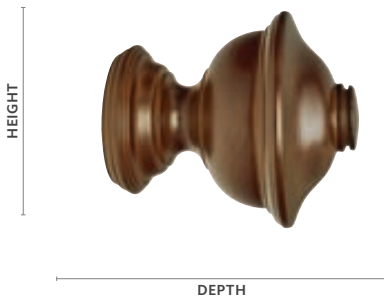

Fits		Dimensions		Quantity per Box	
1 3/8" Wood Trends™ Poles		Depth: 3 3/4"		10 pairs per box	
1 3/8" Estate™ Traverse Rods		Height: 3 1/4"			
1 3/8" K-Rail Traverse Rods		Width: 3 1/4"			
Product Number & Finish					
36807059	Black	36807820	Estate Oak	36807835	Truffle
36807841	Coffee	36807083	Mahogany	36807025	White
36807825	Dark Chocolate	36807830	Marble	36807091	Unfinished

Ethan