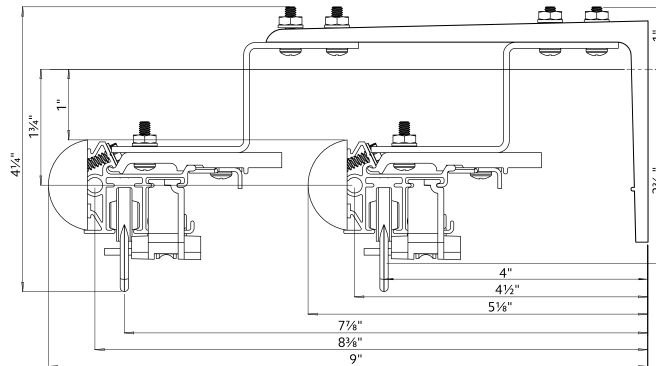

Double Wall Mount using parts:

To achieve this look, order Estate rod, ceiling mounted. 94130xxx brackets are included with the rod. Then order one, item 94125xxx double bracket and two, item 1796061 ceiling mount brackets multiplied by the quantity needed based on the bracket spacing drawing on page 40.

94125xxx

⊕

1796061

⊕

94130xxx

1 3/8" Double Wall Mount