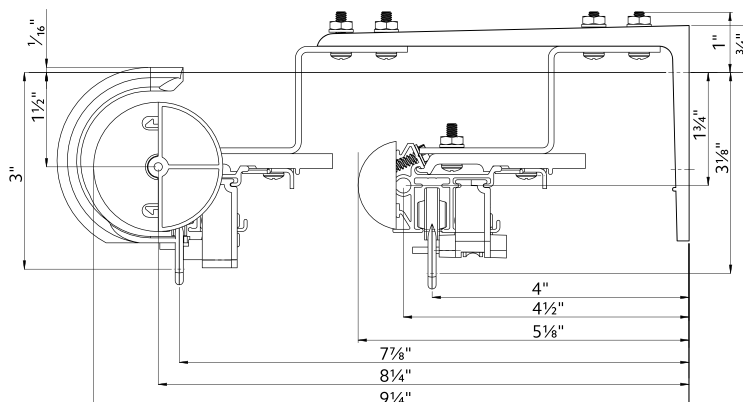

Double Wall Mount using parts:

To achieve this look, order Estate rod ceiling mounted. 94130xxx brackets are included with the rod. Then order one, item 71134110 double bracket in the quantity needed based on the bracket spacing drawing on page 40.