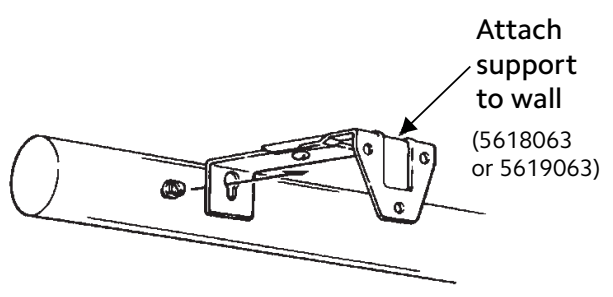

Find rod center by marking X across diameter of pole.

Pole Connector
#5610E061

Wood Elbow Configuration

Learn more about all of our collections

	Designer Metals™ Collection	Wood Trends™ Collection	Wrought Iron Collection	Estate™ Traverse Rods Collection
	sophisticated styles acrylic and metals striking finishes	crafted timelessness beautiful finishes classic designs	architectural statement remarkable history real wrought iron	form meets function innovative solutions customizable
Available Diameters	1 3/8" & 2"	1 3/8" & 2"	1" & 1 3/8"	1 3/8" Wrought Iron 1 3/8" & 2" Designer Metals™ Wood Trends™ 2" Varia & Chroma
Pole Lengths	Fixed - 8' Telescoping - 36"-180"	4', 6', 8', 12'	6' & 8'	18"-16'
Pole Material	Metal	Wood	Metal	Wood, Metal, Varia & Chroma
Operation Modes	Stationary, Traversing Manual or Motorized Draw	Stationary, Traversing Manual or Motorized Draw	Stationary, Traversing Manual or Motorized Draw	Traversing Manual or Motorized Draw
Pole Sizing	Fixed Width & Telescoping	Fixed Width	Fixed Width	Cut to Measure
Finishes	8	9	6	62
Finials	24	18	18	108
Bracket Types	Decorative Fixed & Bypass Fixed	Decorative Fixed	Decorative Fixed & Bypass Fixed	Concealed Adjustable
Bracket Sizes	3" - 8 3/4", Inside Mount & Ceiling Mount	3 1/2" - 7", Inside Mount & Ceiling Mount	3 1/2" - 6 1/2" & Inside Mount	1 3/4" - 3 1/4"
Treatment Styles	Stationary & Traversing	Stationary & Traversing	Stationary & Traversing	Traversing