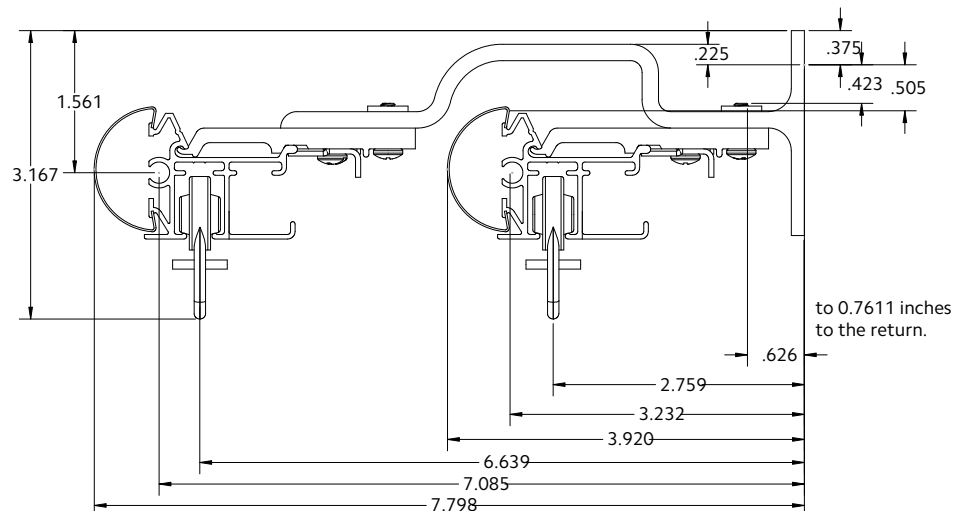

1 3/8" Front & 1 3/8" Back Double Wall Mount