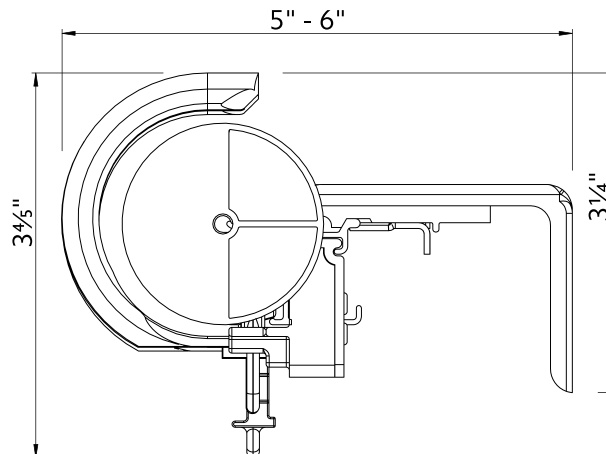

2" Wall Mount