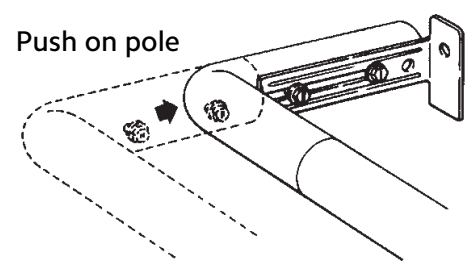

Find rod center by marking X across diameter of pole.

Pole Connector
#5610E061

Wood Elbow Configuration

Learn more about all of our collections

	Designer Metals™ Collection	Wood Trends™ Collection	Wrought Iron Collection	Estate™ Traverse Rods Collection
	sophisticated styles acrylic and metals striking finishes	crafted timelessness beautiful finishes classic designs	architectural statement remarkable history real wrought iron	form meets function innovative solutions customizable
Available Diameters	1 3/8" & 2"	1 3/8" & 2"	1" & 1 3/8"	1 3/8" Wrought Iron 1 3/8" & 2" Designer Metals™ Wood Trends™ 2" Varia & Chroma
Pole Lengths	Fixed - 8' Telescoping - 36"-180"	4', 6', 8', 12'	6' & 8'	18"-16'
Pole Material	Metal	Wood	Metal	Wood, Metal, Varia & Chroma
Operation Modes	Stationary, Traversing Manual or Motorized Draw	Stationary, Traversing Manual or Motorized Draw	Stationary, Traversing Manual or Motorized Draw	Traversing Manual or Motorized Draw
Pole Sizing	Fixed Width & Telescoping	Fixed Width	Fixed Width	Cut to Measure
Finishes	8	9	6	62
Finials	24	18	18	108
Bracket Types	Decorative Fixed & Bypass Fixed	Decorative Fixed	Decorative Fixed & Bypass Fixed	Concealed Adjustable
Bracket Sizes	3" - 8 3/4", Inside Mount & Ceiling Mount	3 1/2" - 7", Inside Mount & Ceiling Mount	3 1/2" - 6 1/2" & Inside Mount	1 3/4" - 3 1/4"
Treatment Styles	Stationary & Traversing	Stationary & Traversing	Stationary & Traversing	Traversing