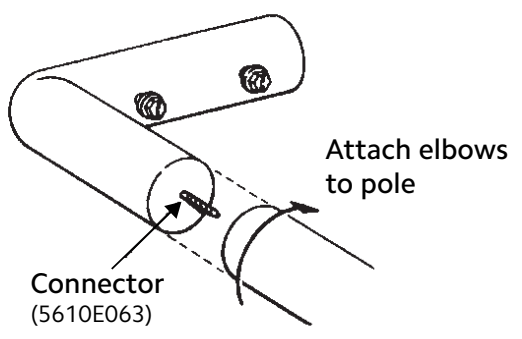

Find rod center by marking X across diameter of pole.

Pole Connector
#5610E061

Wood Elbow Configuration

Learn more about all of our collections

	Designer Metals™ Collection	Wood Trends™ Collection	Wrought Iron Collection	Estate™ Traverse Rods Collection
	sophisticated styles acrylic and metals striking finishes	crafted timelessness beautiful finishes classic designs	architectural statement remarkable history real wrought iron	form meets function innovative solutions customizable
Available Diameters	1 3/8" & 2"	1 3/8" & 2"	1" & 1 3/8"	1 3/8" Wrought Iron 1 3/8" & 2" Designer Metals™ Wood Trends™ 2" Varia & Chroma
Pole Lengths	Fixed - 8' Telescoping - 36"-180"	4', 6', 8', 12'	6' & 8'	18"-16'
Pole Material	Metal	Wood	Metal	Wood, Metal, Varia & Chroma
Operation Modes	Stationary, Traversing Manual or Motorized Draw	Stationary, Traversing Manual or Motorized Draw	Stationary, Traversing Manual or Motorized Draw	Traversing Manual or Motorized Draw
Pole Sizing	Fixed Width & Telescoping	Fixed Width	Fixed Width	Cut to Measure
Finishes	8	9	6	62
Finials	24	18	18	108
Bracket Types	Decorative Fixed & Bypass Fixed	Decorative Fixed	Decorative Fixed & Bypass Fixed	Concealed Adjustable
Bracket Sizes	3" - 8 3/4", Inside Mount & Ceiling Mount	3 1/2" - 7", Inside Mount & Ceiling Mount	3 1/2" - 6 1/2" & Inside Mount	1 3/4" - 3 1/4"
Treatment Styles	Stationary & Traversing	Stationary & Traversing	Stationary & Traversing	Traversing