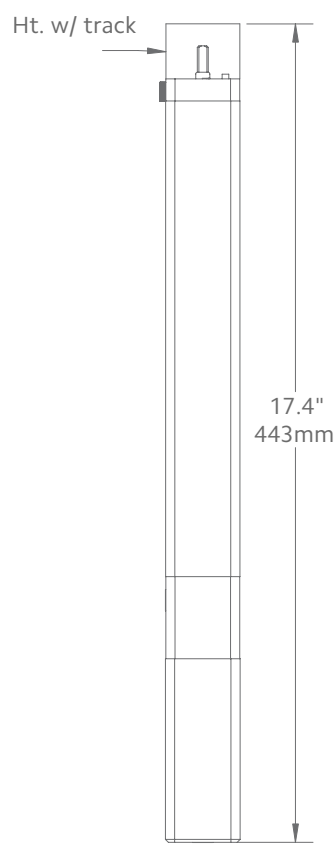

Front View

Bottom View

Motor Unit	Product No.
AMP™ Drapery Motor	62001300

Follow track specifications for drapery weight.