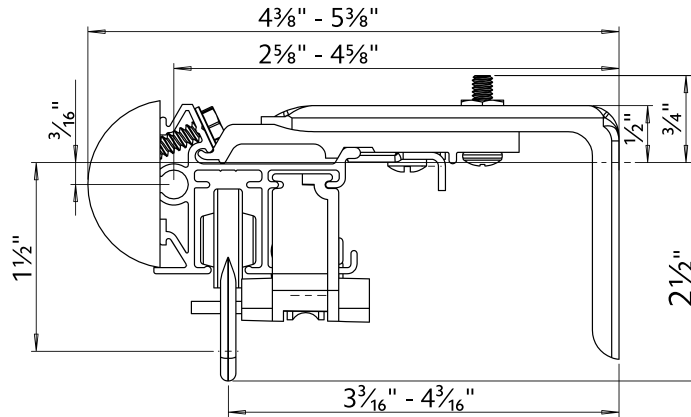

1 3/8" Wall Mount