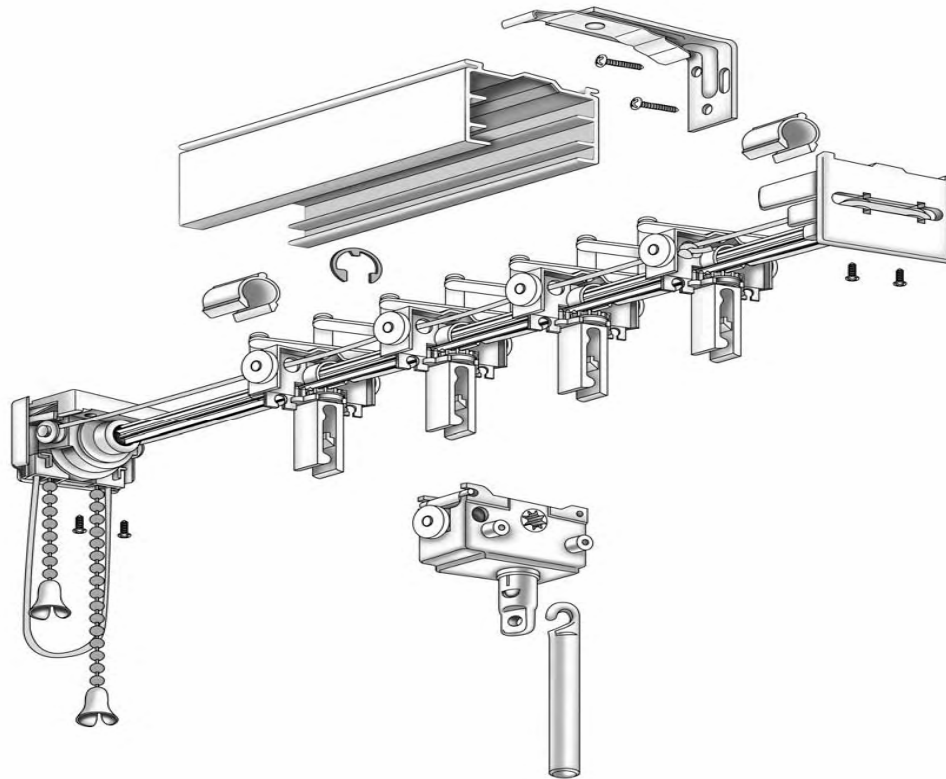

Vertical Vinyl Louvers, Valances & Components

EFFECTIVE AUGUST 15, 2007

UNIVERSAL WINDOW COVERINGS, INC.

12139 Science Dr. Suite 101 Orlando, FL 32826

(407) 275-1455 1-800-494-9636 FAX (407) 275-6919 FAX 1-866-872-0672

Pinion

16' 3 Prong Pinion Gear	1536 ft
16' 8 Prong Pinion Gear	1536 ft

Pulleys

Tension Pulley - White & Ivory	400/Box
---	---------

Tracks

V-Top 16 ft - Ivory	384/Bundle
V-Top 16 ft Anodized	384/Bundle

UNIVERSAL WINDOW COVERINGS, INC.