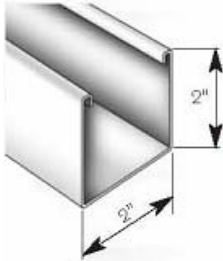

**Warning Tags** 250/Bag

---

**Warning Labels** 500/Box

---

**Headrails**

**2" x 2" H.P. Headrail, Box**

12 pcs x 16'

Alabaster    Bronze    Camel  
Gloss White    Sweet Chocolate