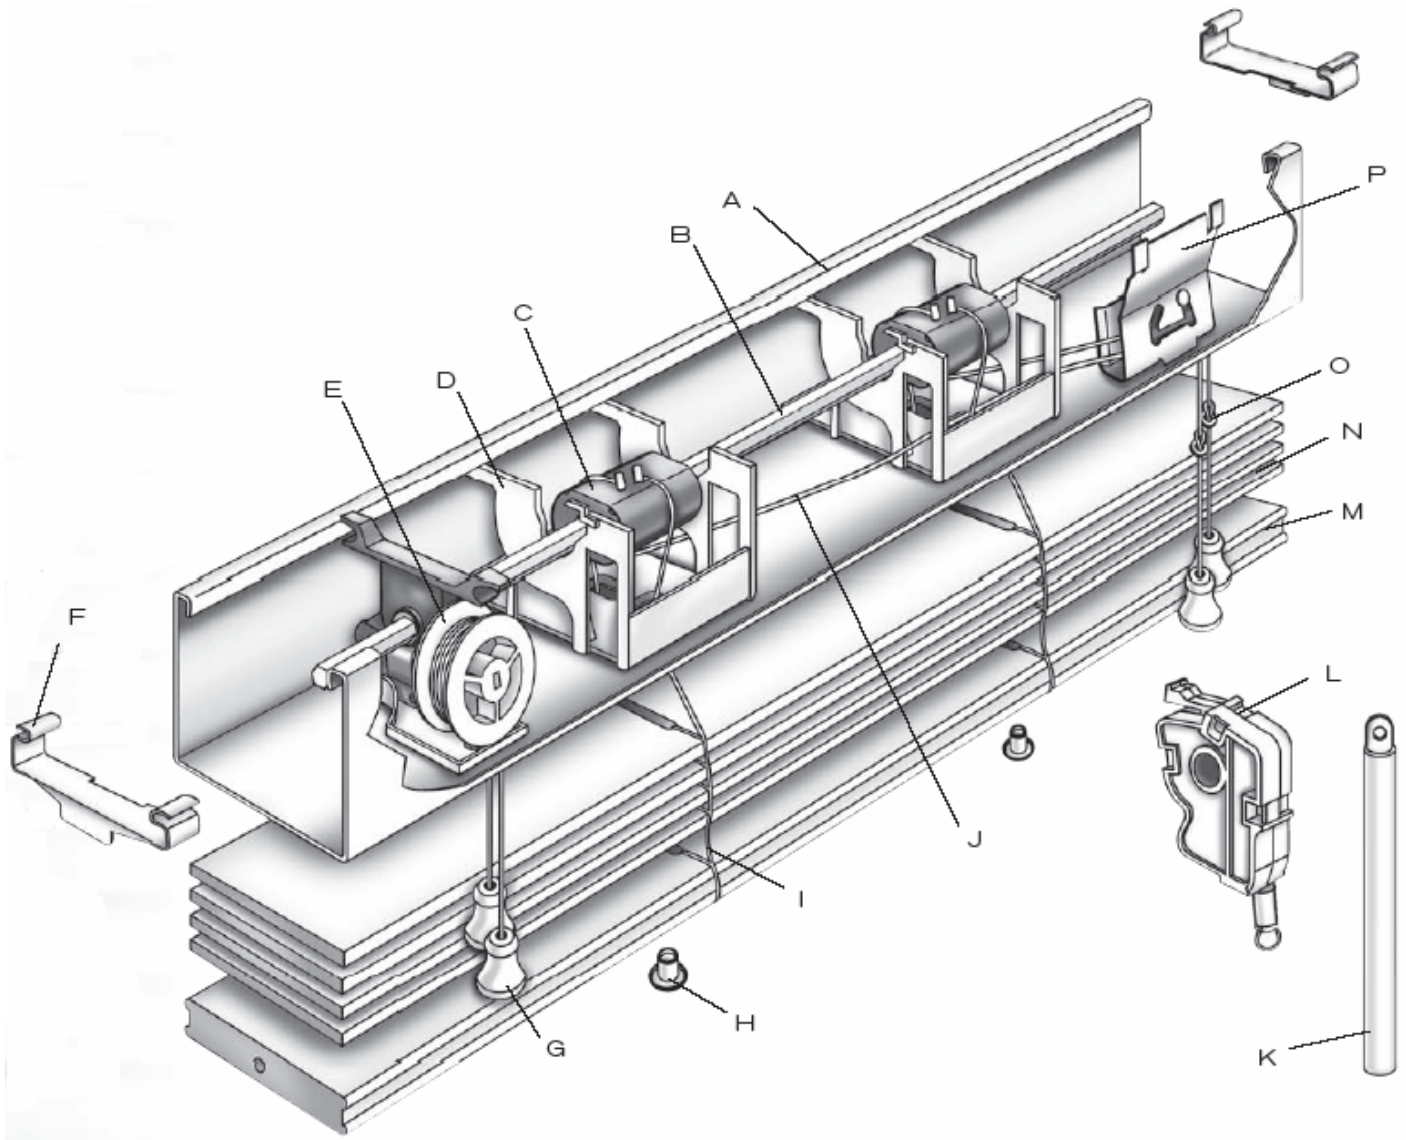

## Product Catalog

EFFECTIVE AUGUST 15, 2007

**UNIVERSAL WINDOW COVERINGS, INC.**

12139 Science Dr. Suite 101 Orlando, FL 32826  
(407) 275-1455 1-800-494-9636 FAX (407) 275-6919 FAX 1-866-872-0672

---

Page	Content	Page	Content
3	High Profile Headrail System A. Diagram B. Parts Listing	7	Blind Components A. Tassels B. Tilt Rods
4	Blind Components A. Brackets B. Cord Locks C. Cord Tilters D. Cords	8	Blind Components A. Valance Clips B. Wand Tilters C. Wands
5	Blind Components A. Drums B. General Components	9	Verona Plus Fauxwood Slats A. 2" Stained Wood Grain B. 2" Smooth C. 2' Embossed D. 2.5" Smooth
6	Blind Components A. Headrails B. Ladders C. Tape Roll Supports	10	Verona Plus Valances A. 3 1/4" Crown Valances
		11	Verona Plus Bottom Rails A. Trapezoid Bottom Rails

- |                     |   |
|---------------------|---|
| A Steel Track       | I Ladder  |
| B Tilt Rod          | J Routing Cord                                    |
| C Tape Drum         | K Tilt Wand                                       |
| D Tape Roll Support | L Optional Wand Tilter                            |
| E Cord Tilter       | M Trapezoid Bottom Rail (Not as shown in diagram) |
| F End Stiffener     | N Slat  |
| G Tassel            | O Breakaway Cord Stop (Not as shown in diagram)   |
| H Tape Button Plug  | P Cord Lock                                       |