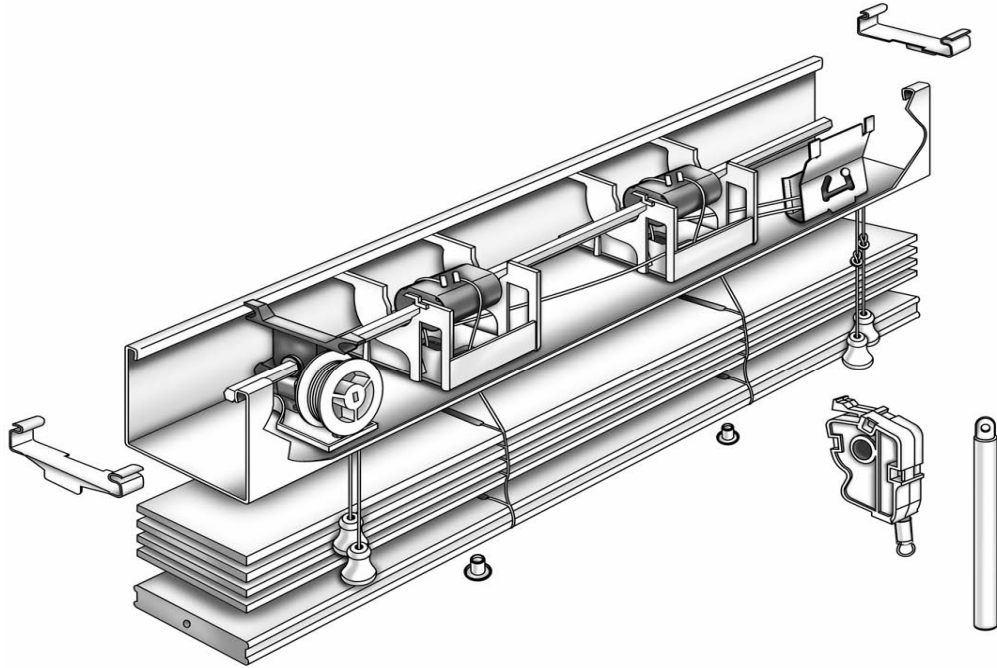

# Horizontal Blind Components

## Product Catalog

EFFECTIVE AUGUST 15, 2007

**UNIVERSAL WINDOW COVERINGS, INC.**

12139 Science Dr. Suite 101 Orlando, FL 32826  
(407) 275-1455 1-800-494-9636 FAX (407) 275-6919 FAX 1-866-872-0672

---

Page	Content	Page	Content
3	High Profile Headrail System A. Diagram B. Parts Listing	7	Blind Components A. Tassels B. Tilt Rods
4	Blind Components A. Brackets B. Cord Locks C. Cord Tilters D. Cords	8	Blind Components A. Valance Clips B. Wand Tilters C. Wands
5	Blind Components A. Drums B. General Components	9	Verona Plus Fauxwood Slats A. 2" Stained Wood Grain B. 2" Smooth C. 2' Embossed D. 2.5" Smooth
6	Blind Components A. Headrails B. Ladders C. Tape Roll Supports	10	Verona Plus Valances A. 3 1/4" Crown Valances
		11	Verona Plus Bottom Rails A. Trapezoid Bottom Rails